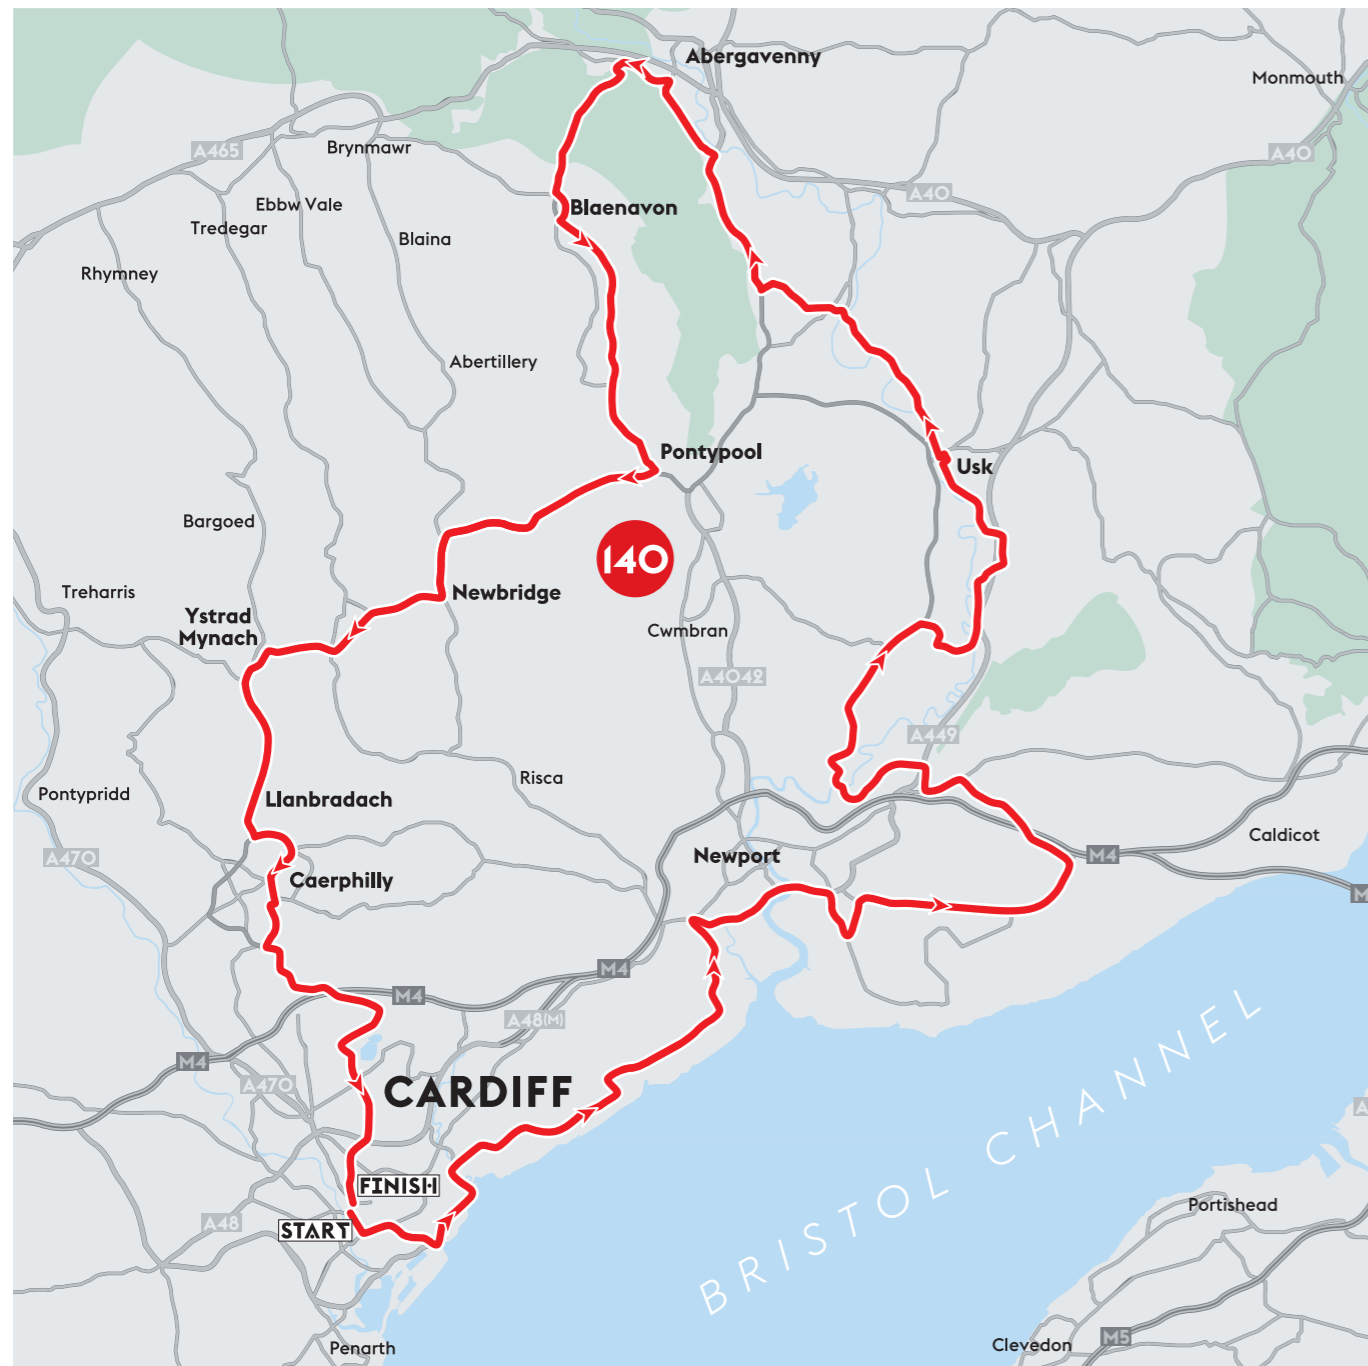

The completely closed road 140km route will take participants on a journey from the heart of Cardiff through to Newport, Caerleon, Usk and up the Tumble before heading south through Blaenavon, Pontypool, Caerphilly and back into Cardiff where cyclists will cross the finish line. Many will be fundraising, and in line with 2015 it's predicted that over £1 million will be raised for charities and good causes.

The aim of this letter is to give you advance notice of the event and showcase the proposed route, with specific detail on the part of the route which goes through your local authority. Further details, including the precise road closure times will be circulated **at least six weeks before** the event. More detailed maps, including a detailed Interactive Map, are available on the event website www.velothon-wales.co.uk.

ROUTE MAP OVERLEAF

MONMOUTHSHIRE

Velothon Wales 2016 Route

Road closure details and timings will be communicated to you 6 weeks before the event.

Velothon Cymru

Bydd manylion pellach yn cael ei ddosbarthu i chi o leiaf 6 wythnos cyn y digwyddiad.

Velothon Wales 2016 Route in your area

Road closure details and timings will be communicated to you 6 weeks before the event.

Velothon Cymru

Bydd manylion pellach yn cael ei ddosbarthu i chi o leiaf 6 wythnos cyn y digwyddiad.